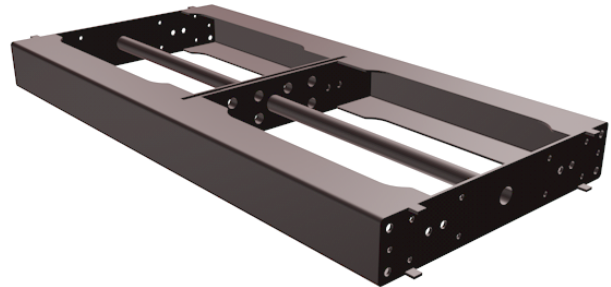

BLACK System Accesories

BLACK & GIRO BUMPER

4 Point System / Steel / Certified up to 24 BLACK and 30 GIRO Enclosures

BLACK & GIRO TENSOR BUMPER

Extension bar for BLACK & GIRO Bumper

BLACK & GIRO DOLLY

Dolly up to 4 BLACK or 5 GIRO Enclosures.