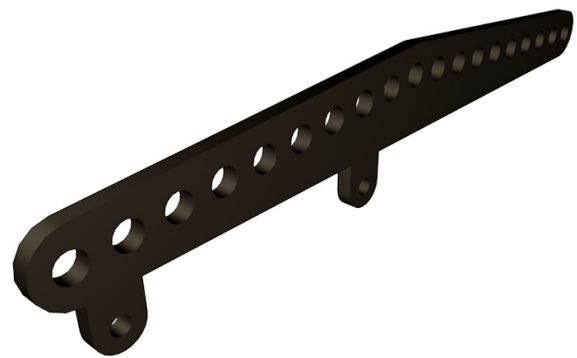

BLACK System Accesories

BLACK & GIRO BUMPER

4 Point System / Steel / Certified up to 24 BLACK and 30 GIRO Enclosures

BLACK & GIRO TENSOR BUMPER

Extension bar for BLACK & GIRO Bumper

BLACK & GIRO DOLLY

Dolly up to 4 BLACK or 5 GIRO Enclosures.